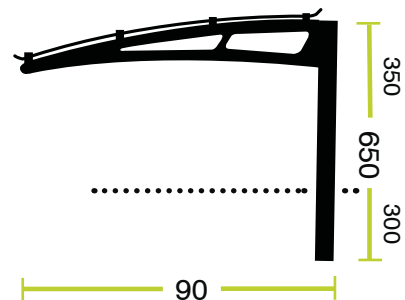

ROBO COVER finder

Curve

Square

Poly