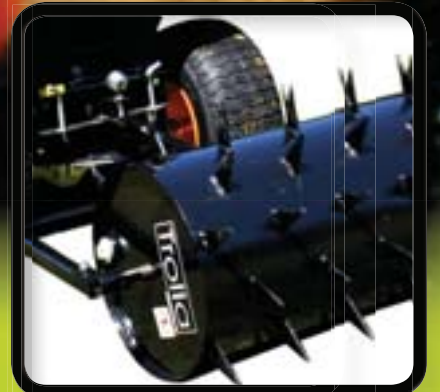

Trolla

DENMARK 

2015-16

Dealer Catalogue - Händler Katalog - Forhandler Katalog

Trolla
DENMARK 

We care about your garden

Trolla is a product range within accessories for garden tractors, ATV's and other tools for the farmer, DIY and garden. Trolla is also wheelbarrows, sprayers and trolleys. Trolla is an innovative brand, made for the European market.