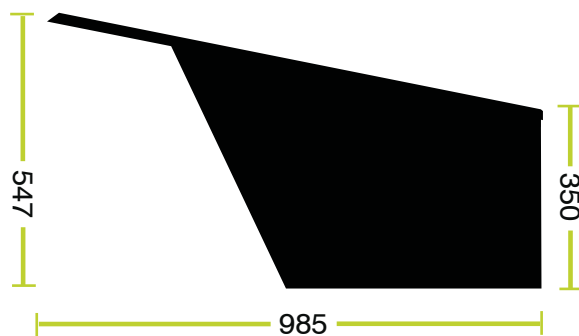

ROBO COVER finder

Curve

Square

Poly